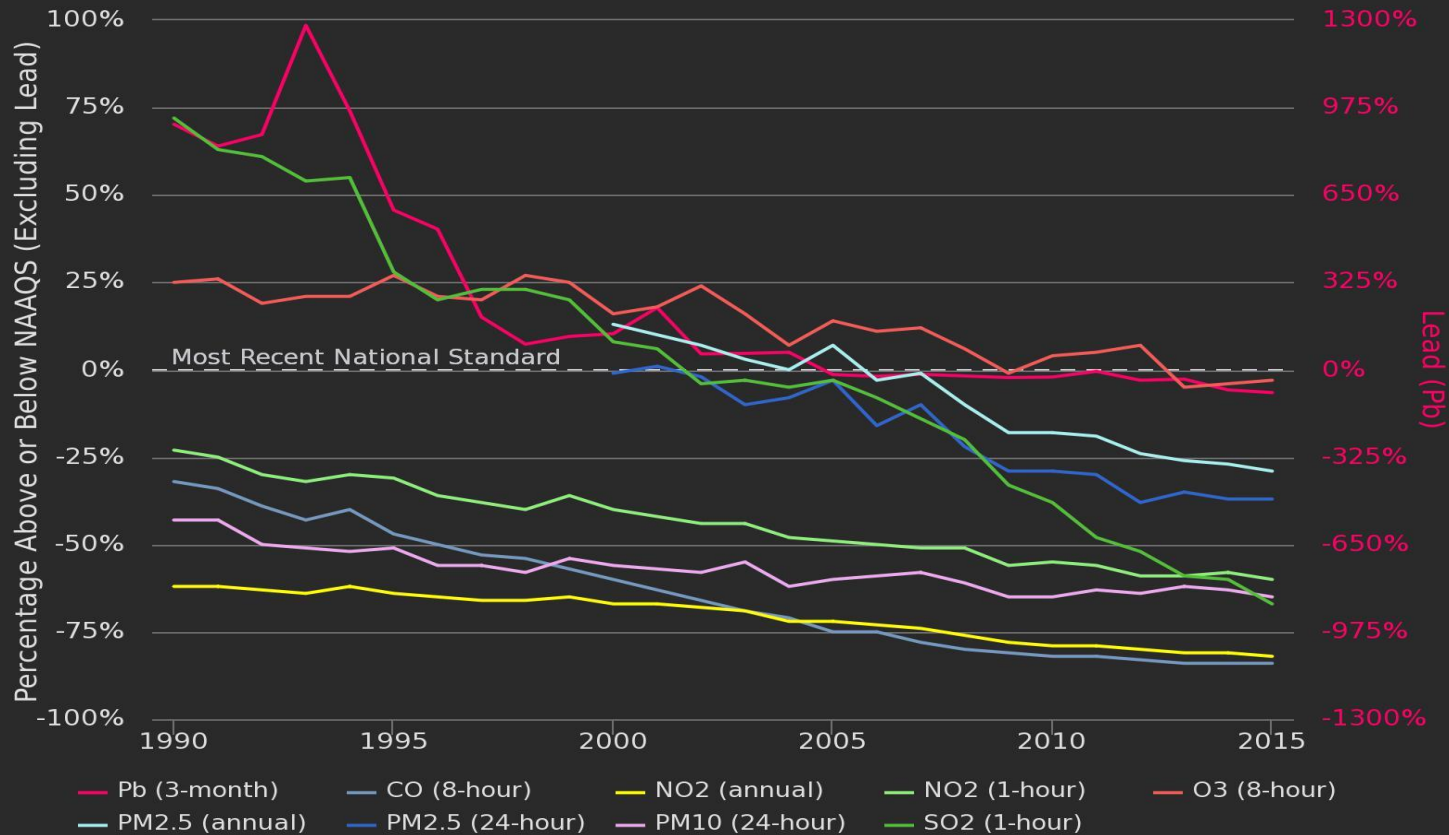

How Manufacturers Use Energy

Global Energy Consumption Trends

NATIONAL AIR QUALITY CONCENTRATION AVERAGES

Source: EPA Air Trends Report, <https://gispub.epa.gov/air/trendsreport/2016/>